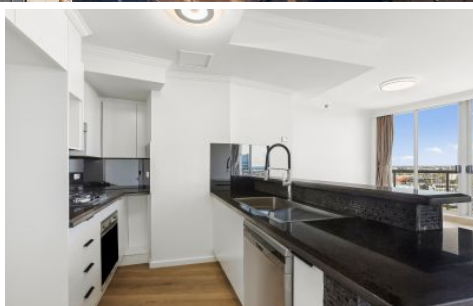

## 298 Sussex Street Sydney NSW

2 🛏 3 🚿 2 🚗

Experience the pinnacle of urban living in this stunning two-bedroom apartment located in the prestigious Maestri Towers. Positioned in the heart of Sydney, this exquisite residence offers breathtaking westerly views towards the Blue Mountains, with a glimpse of Sydney Harbour, blending luxury and convenience seamlessly.

### KEY FEATURES

The Apartment - Newly renovated, dual-level two bedroom apartment with built in wardrobes and expansive views towards the mountains, new flooring laid throughout and freshly painted, two bathrooms including an ensuite plus an additional powder room downstairs, open plan kitchen, generously sized lounge and dining area with balcony and internal laundry. Two secure garage parking spaces.