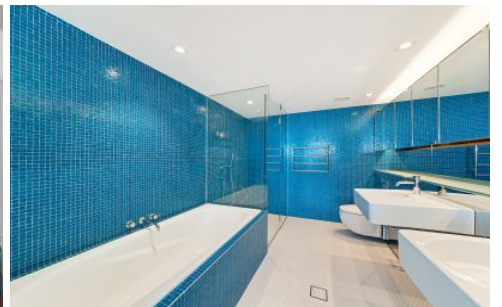

CITY LIVING

180 Campbell Parade Bondi Beach NSW

2 2 1

This furnished executive apartment is part of the Pacific Bondi Beach development, that delivers a stunning view over Bondi Beach and beyond to the horizon. With its first-class, contemporary design and prime location on Campbell Parade this apartment offers residents the quintessential beach lifestyle.

View : <https://www.cityliving.com.au/lease/nsw/eastern-suburbs/bondi-beach/residential/apartment/7422533>

KEY FEATURES

The Apartment - Two bedrooms with built in wardrobes, two bathrooms, master room with ensuite and bathtub, timber flooring throughout, access to balcony from every room, east facing apartment with incredible sunrise views, open plan kitchen with island bench top and gas cooking, additional study room large enough to be a bedroom.

The Building - Pacific Bondi Beach is a very secure

<https://www.cityliving.com.au>