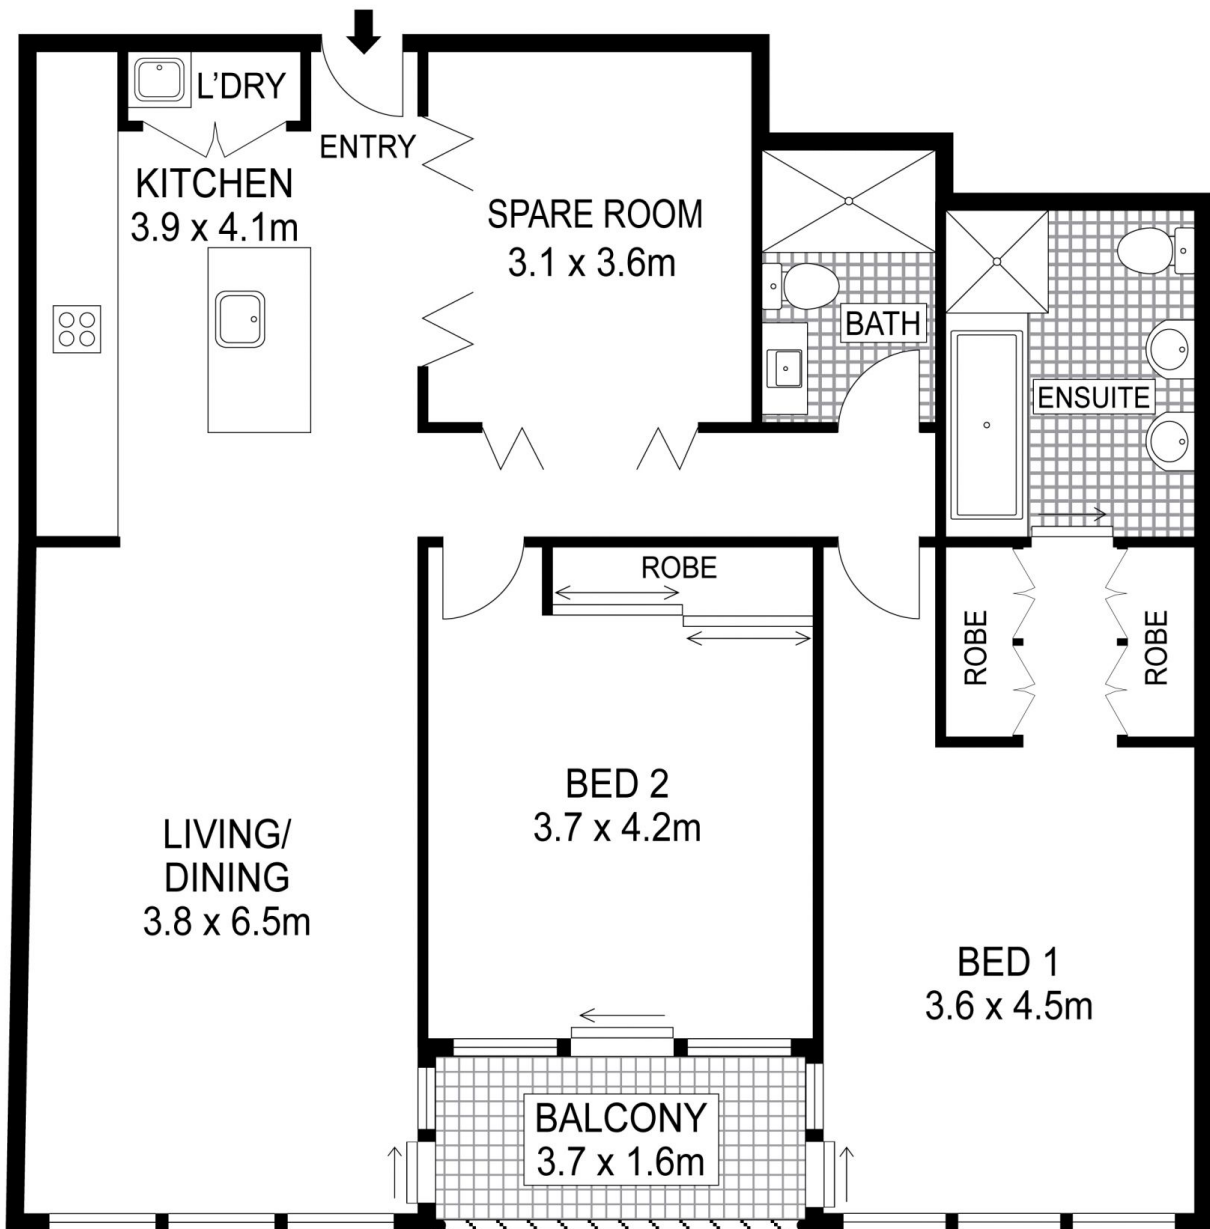

LEVEL TWO

Plans shown are for presentation purposes only and are not part of any legal document or title. They are subject to errors, omissions, inaccuracies and should not be used as a sole and accurate reference. Interested parties should make their own inquiries using independent sources.

214/180 Campbell Parade, Bondi Beach