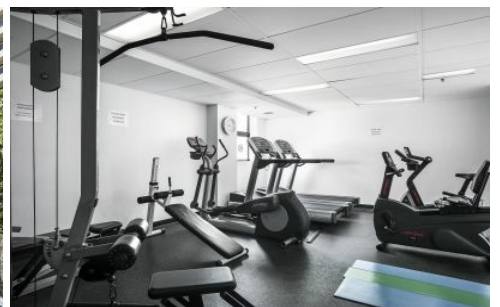

CITY LIVING

187 Liverpool Street Sydney NSW

2 🛏 2 🚿 1 🚗

Placed on the doorstep of the exhilarating Sydney CBD, this unit offers prized views and a convenient City lifestyle. Private and spacious, it boasts a level of exclusivity that is simply unparalleled.

View : <https://www.cityliving.com.au/lease/nsw/sydney-city/sydney/residential/apartment/7422521>

KEY FEATURES

The Apartment - Two bedrooms, second bedroom with built-ins, master with walk-in wardrobe and ensuite & bathtub. Open plan kitchen with separate dining and living room space. Internal laundry with a fantastic outlook over Sydney's renowned Hyde Park. Secure basement parking space.

The Building - The Connaught at 187 Liverpool Street is a very well known city residential building, with 24/7 concierge service, grand lobby entrance, lift access to the