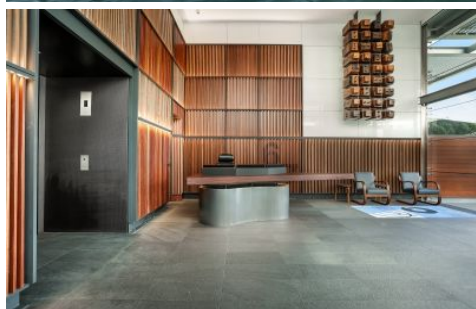

CITY LIVING

19b Hickson Road Walsh Bay NSW

Opportunity acquire a Walsh Bay Mooring.

18.5M length

6.5M high

View : <https://www.cityliving.com.au/sale/nsw/sydney-city/walsh-bay/commercial/other/7223449>

Tasman Fallshaw
02 8248 9104