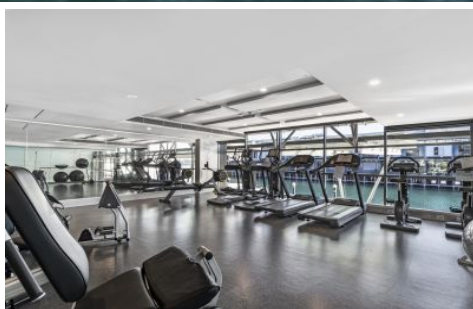

# CITY LIVING

621/19 Hickson Road Walsh Bay NSW

**Type** : Unit  
**Building Size** : 300 sqm  
**View** : <https://www.cityliving.com.au/sale/nsw/sydney-city/walsh-bay/residential/unit/7223406>