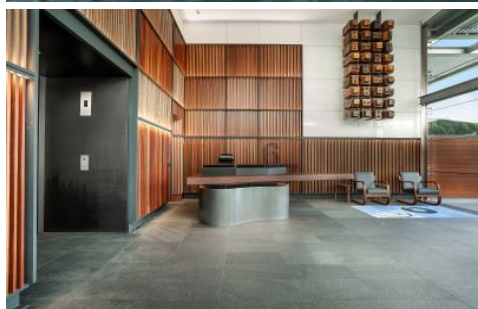

# CITY LIVING

621/19 Hickson Road Walsh Bay NSW

**Type** : Unit  
**Building Size** : 300 sqm  
**View** : <https://www.cityliving.com.au/sale/nsw/sydney-city/walsh-bay/residential/unit/7223406>