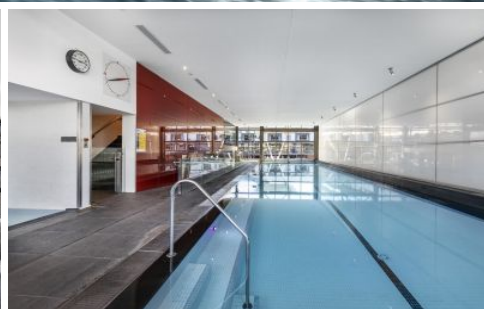

# CITY LIVING

621/19 Hickson Road Walsh Bay NSW

**Type** : Unit  
**Building Size** : 300 sqm  
**View** : <https://www.cityliving.com.au/sale/nsw/sydney-city/walsh-bay/residential/unit/7223406>