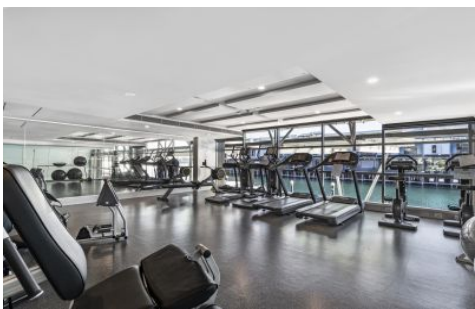

# CITY LIVING

325/19 Hickson Road Walsh Bay NSW

3  2  2 

**Building Size** : 194 sqm

**View** : <https://www.cityliving.com.au/sale/nsw/sydney-city/walsh-bay/residential/unit/7223399>

**Tasman Fallshaw**  
02 8248 9104