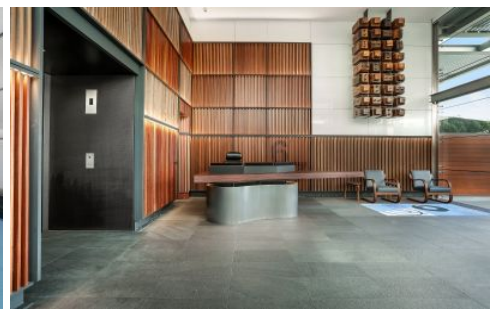

# CITY LIVING

325/19 Hickson Road Walsh Bay NSW

3  2  2 

**Building Size** : 194 sqm

**View** : <https://www.cityliving.com.au/sale/nsw/sydney-city/walsh-bay/residential/unit/7223399>

**Tasman Fallshaw**  
02 8248 9104