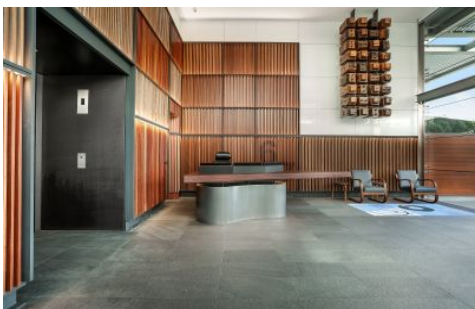

CITY LIVING

406/19 Hickson Road Walsh Bay NSW

3  3  2 

Type : Apartment
Building Size : 223 sqm
View : <https://www.cityliving.com.au/sale/nsw/sydney-city/walsh-bay/residential/apartment/7223395>

Tasman Fallshaw
02 8248 9104