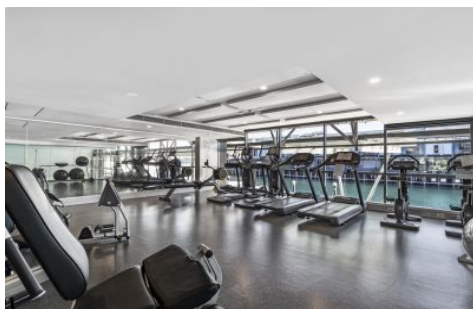

CITY LIVING

406/19 Hickson Road Walsh Bay NSW

3  3  2 

Type : Apartment
Building Size : 223 sqm
View : <https://www.cityliving.com.au/sale/nsw/sydney-city/walsh-bay/residential/apartment/7223395>

Tasman Fallshaw
02 8248 9104