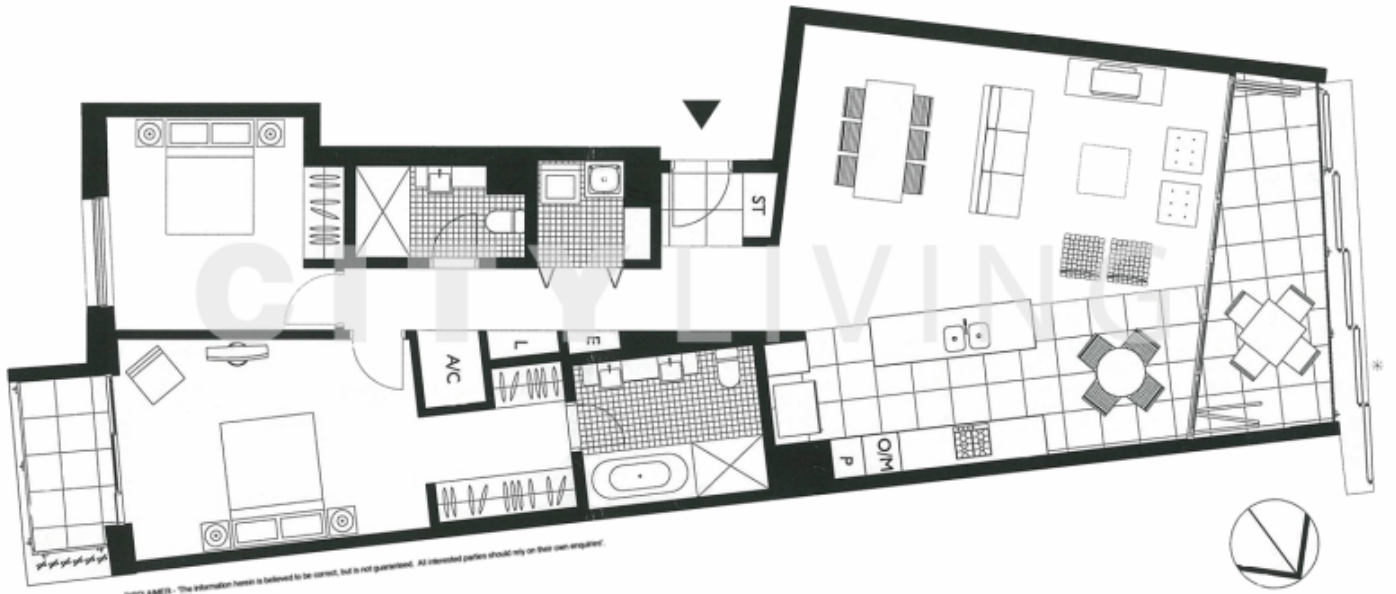

DISCLAIMER - The information herein is believed to be correct, but is not guaranteed. All interested parties should rely on their own engineer.